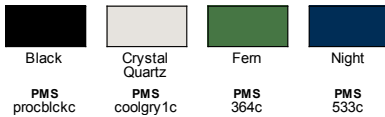

Fabric

- 100% polyester with 100% polyester microfleece, 7.4oz./yd2/252gsm

Sizes

- XS - 2XL

Product Specifications

	XS	S	M	L	XL	2XL
BODY WIDTH	18.25	19.25	20.25	21.75	23.25	24.75
FULL BODY LENGTH	22.75	23.38	24	24.63	25.25	25.88
SLEEVE LENGTH	30.5	31	32	33	34	34.63

Size Chart

	XS	S	M	L	XL	2XL
CHEST	31-32	33-35	36-38	39-42	43-45	46-49

4 Available Colors

BACK VIEW

SIDE VIEW