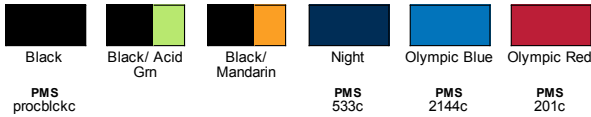

Fabric

- UTK cool.logik™, Quick Dry, moisture wicking & UV protection
- 100% polyester interlock, 4 oz./yd2/135 gsm
- INSERTS: 100% polyester jacquard, 4.6 oz./yd2/155 gsm

Sizes

- XS - 2XL

Product Specifications

6 Available Colors

BACK VIEW

SIDE VIEW