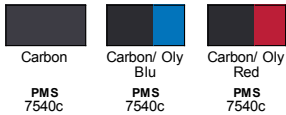

Fabric

- 100% polyester jersey
- Bonded with 100% polyester jacquard fleece, 8.3 oz./yd2/280 gsm

Sizes

- S - 3XL

Product Specifications

	S	M	L	XL	2XL	3XL
BODY WIDTH	21	22.5	24	26	28	30
FULL BODY LENGTH	26.5	27.63	28.25	28.88	29.5	30.13
SLEEVE LENGTH	34.5	35.5	36.5	37.5	38.5	39.5

Size Chart

	S	M	L	XL	2XL	3XL
CHEST	35-38	39-41	42-45	46-49	50-52	53-56

3 Available Colors

BACK VIEW

SIDE VIEW