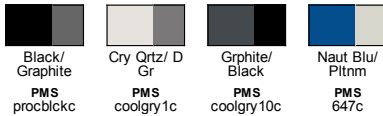

- XS - 3XL

Product Specifications

	XS	S	M	L	XL	2XL	3XL
BODY WIDTH	19	20	21	22.5	24	25.5	27
FULL BODY LENGTH	25.625	26.125	26.75	27.375	28	28.625	29.25
NECK CIRCUMFERENCE	18	18.5	19	19.75	20.5	21.25	22
SLEEVE LENGTH	31	31.5	32.5	33.5	34.5	35.125	35.75

Size Chart

	XS	S	M	L	XL	2XL	3XL
CHEST	31-32	33-35	36-38	39-42	43-45	46-49	50-53

4 Available Colors

BACK VIEW

SIDE VIEW