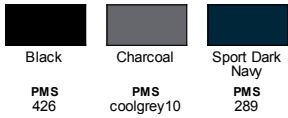

PRODUCT DETAILS

GILDAN®

G46S

Gildan Adult Performance® 7.8 oz./lin. yd. Core Shorts

MSRP (A): \$11.22

Features

- multi-needle waistband with contrast colour drawcord
- tear-away label
- side pockets
- double-needle bottom hem

Fabric

- 7.8 oz./lin. yd., 100% filament polyester
- moisture-wicking and anti-microbial properties

Sizes

- S - 3XL

Product Specifications

	S	M	L	XL	2XL	3XL
INSEAM LENGTH	9	9	9	9	9	9
WAIST WIDTH	13.5	14.5	15.5	16.5	18	18.5

3 Available Colors

Black

PMS
426

Charcoal

PMS
coolgrey10

Sport Dark
Navy

PMS
289