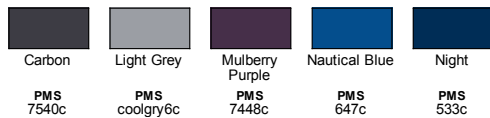

PRODUCT DETAILS

75117

Ash City - Extreme Ladies' Eperformance™ Fluid Mélange Polo

MSRP (A): \$48.98

Features

- self-fabric collar with collar stand
- self-fabric piping at front and back shoulders
- heat seal label

Fabric

- 100% polyester mélange jersey, 4.1 oz./yd2/140 gsm
- Moisture wicking and antimicrobial performance

Sizes

- XS - 3XL

Product Specifications

	XS	S	M	L	XL	2XL	3XL
BODY WIDTH	17.5	18.5	19.5	21	22.5	24	25.5
FULL BODY LENGTH	24	24.75	25.5	26.25	27	27.75	27.75
SLEEVE LENGTH	13.5	14	14.5	15.13	15.75	16.38	17

Size Chart

	XS	S	M	L	XL	2XL	3XL
CHEST	31-32	33-35	36-38	39-42	43-45	46-49	50-53

5 Available Colors

BACK VIEW

SIDE VIEW