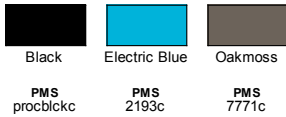

PRODUCT DETAILS

NORTH END

78803

Ash City - North End Ladies' Exhilarate Coffee Charcoal Performance Polo with Back Pocket

MSRP (A): \$55.98

Features

- coffee charcoal deodorizing performance
- heat seal label
- y-neck with self-fabric collar
- back right side pocket with invisible zipper

Fabric

- UV protection performance
- 100% polyester jacquard back interlock, 4.3 oz./yd2/145 gsm
- Moisture wicking, antimicrobial, coffee deodorizing

Sizes

- XS - 3XL

Product Specifications

	XS	S	M	L	XL	2XL	3XL
BODY WIDTH	17.25	18.25	19.25	20.75	22.25	23.75	25.25
FULL BODY LENGTH	23	23.75	24.5	25.25	26	26.75	26.75
SLEEVE LENGTH	13	13.5	14	14.63	15.25	15.88	16.5

Size Chart

	XS	S	M	L	XL	2XL	3XL
CHEST	31-32	33-35	36-38	39-42	43-45	46-49	50-53

3 Available Colors

BACK VIEW

SIDE VIEW