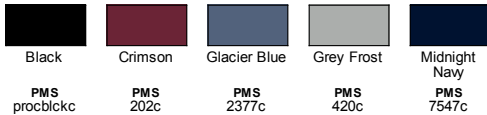

Fabric

- 100% polyester anti-pill microfleece, 6.3 oz./yd²/215 gsm

Sizes

- S - 5XL

Product Specifications

	S	M	L	XL	2XL	3XL	4XL	5XL
BODY WIDTH	21.5	23.5	25.5	27.5	29.5	31.5	33.5	35.5
FULL BODY LENGTH	27.5	28	28.5	29	29.5	30	30.5	31
SLEEVE LENGTH	34.5	35.5	36.5	37.5	38.5	39.5	40.25	41

Size Chart

	S	M	L	XL	2XL	3XL	4XL	5XL
CHEST	35-38	39-41	42-45	46-49	50-52	53-56	57-60	61-64

BACK VIEW

SIDE VIEW

5 Available Colors

Black
PMS
procblckc

Crimson
PMS
202c

Glacier Blue
PMS
2377c

Grey Frost
PMS
420c

Midnight Navy
PMS
7547c