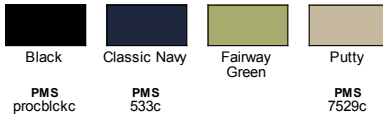

Fabric

- Lightweight 100% polyester doobby, 3.1 oz./yd2/105 gsm with
- Water resistant finish

Sizes

- S - 5XL

Product Specifications

	S	M	L	XL	2XL	3XL	4XL	5XL
BODY WIDTH	22.5	24	25.5	27.5	29.5	31.5	33.5	35.5
FULL BODY LENGTH	27.25	28.38	29	29.63	30.25	30.88	31.5	32.13
SLEEVE LENGTH	35	36	37	38	39	40	40.75	41.5

Size Chart

	S	M	L	XL	2XL	3XL	4XL	5XL
CHEST	35-38	39-41	42-45	46-49	50-52	53-56	57-60	61-64

4 Available Colors

BACK VIEW

SIDE VIEW