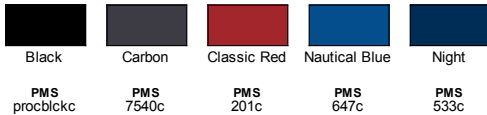

### Sizes

- S - 5XL

### Product Specifications

	S	M	L	XL	2XL	3XL	4XL	5XL
<b>BODY WIDTH</b>	21.5	23	24.5	26.5	28.5	30.5	32.5	34.5
<b>FULL BODY LENGTH</b>	26.75	27.88	28.5	29.13	29.75	30.38	31	31.63
<b>SLEEVE LENGTH</b>	34	35	36	37	38	39	39.75	40.5

### 5 Available Colors

BACK VIEW

SIDE VIEW