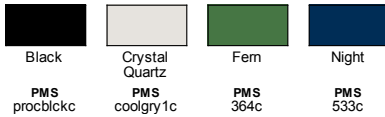

Fabric

- 100% polyester with 100% polyester microfleece, 7.4oz./yd2/25 gsm

Sizes

- S - 3XL

Product Specifications

	S	M	L	XL	2XL	3XL
BODY WIDTH	21	22.5	24	26	28	30
FULL BODY LENGTH	26.25	27.38	28	28.63	29.25	29.88
SLEEVE LENGTH	34	35	36	37	38	39

Size Chart

	S	M	L	XL	2XL	3XL
CHEST	35-38	39-41	42-45	46-49	50-52	53-56

4 Available Colors

BACK VIEW

SIDE VIEW