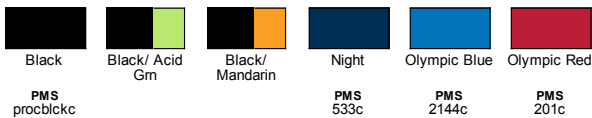

Fabric

- UTK cool.logik™, Quick Dry, moisture wicking & UV protection
- 100% polyester interlock, 4 oz./yd2/135 gsm
- INSERTS: 100% polyester jacquard, 4.6 oz./yd2/155 gsm

Sizes

- S - 3XL

Product Specifications

6 Available Colors

BACK VIEW

SIDE VIEW