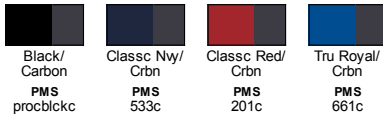

Fabric

- Shell: 3.39 oz./yd² / 115 gsm, 100% polyester taslan with water-resistant finish
- Lining: 100% polyester fleece in body; 100% polyester taffeta in sleeve and hood; 60 gsm thermal polyfill insulation in sleeves

Sizes

- XS - 3XL

Product Specifications

	XS	S	M	L	XL	2XL	3XL
BODY LENGTH	26.375	26.875	27.5	28.125	28.75	29.375	30
BODY WIDTH	19.5	20.5	21.5	23	24.5	26	27.5
NECK CIRCUMFERENCE	18	18.5	19	19.75	20.5	21.25	22
SLEEVE LENGTH	31.5	32	33	34	35	35.625	36.25

Size Chart

	XS	S	M	L	XL	2XL	3XL
CHEST	31-32	33-35	36-38	39-42	43-45	46-49	50-53

4 Available Colors

BACK VIEW

SIDE VIEW