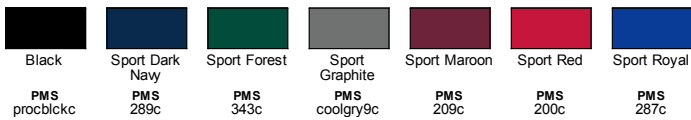

PRODUCT DETAILS

TT78W

Team 365 Ladies' Boost All-Season Jacket with Fleece Lining

MSRP (A): \$77.98

Features

- Inside storm placket with chin guard
- Center front reverse coil zipper with semi-autolock slider and rubber pull
- Lower concealed pockets with zippers
- Thermal retention shockcord at hood and hem
- Inner pocket
- Multi-color decorative tape detailing

Fabric

- Shell: 2.8 oz/yd2 / 95 gsm nylon taslan with water resistant finish
- Lining: 100% polyester anti-pill microfleece in body; 100% polyester tafetta in hood and sleeves

Sizes

- XS - 3XL

Product Specifications

7 Available Colors

BACK VIEW

SIDE VIEW