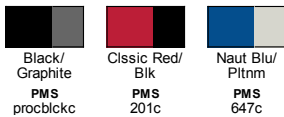

### Fabric

- Shell: 4.57 oz/yd2 / 155 gsm, 100% polyester doobby with water resistant finish
- Lining: 100% polyester mesh in hood and body; 100% polyester taffeta in sleeves

### 3 Available Colors

BACK VIEW

SIDE VIEW