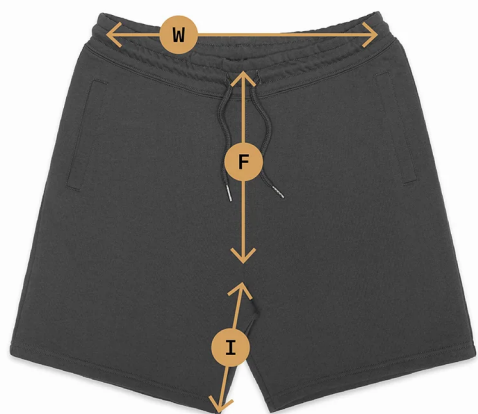

01

400gsm Sweatshorts

	Inseam	Waist	Front
XS	7"	26-28"	12"
S	7"	28-30"	12.5"
M	7"	30-32"	13"
L	7"	32-34"	13.5"
XL	7"	34-36"	14"
2XL	7"	36-38"	14.5"